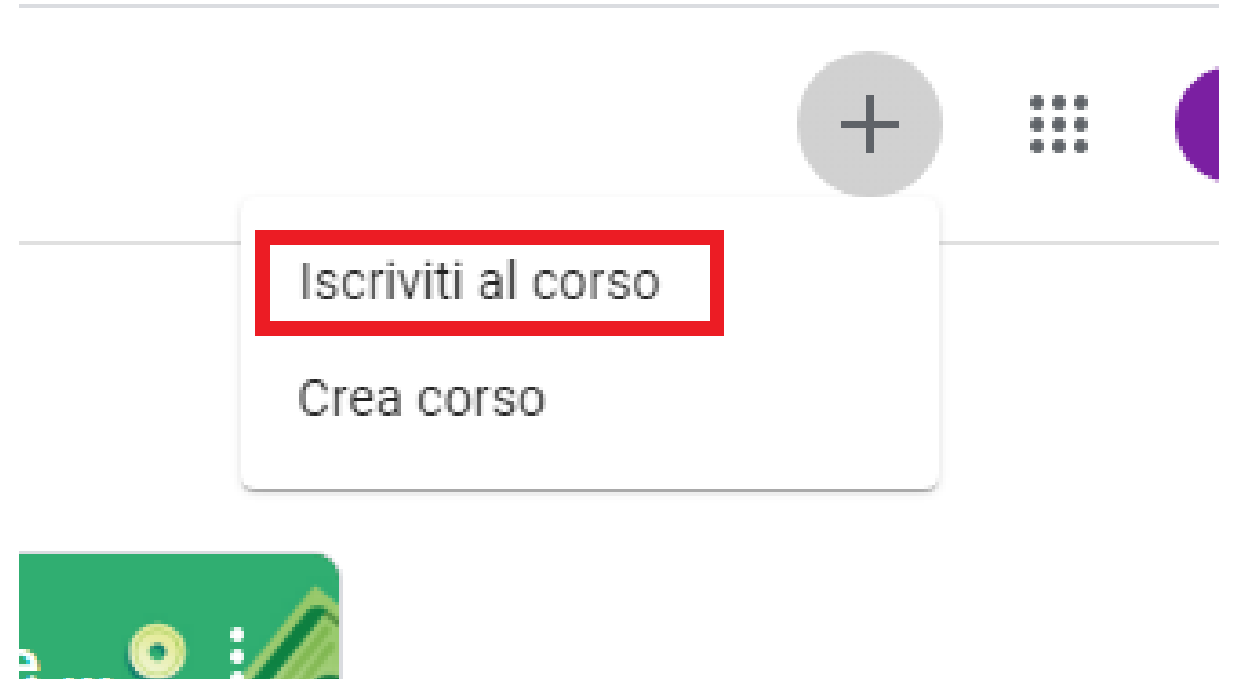

ENTER IN CLASSROOM

- Enter your email account **@edu.unife.it**
- Select google app...just click as shown in the picture
- Then select the voice classroom at the end of the list

Once inside CLASSROOM

- Select +
- Select iscriviti ad un corso
- Insert the code of the course