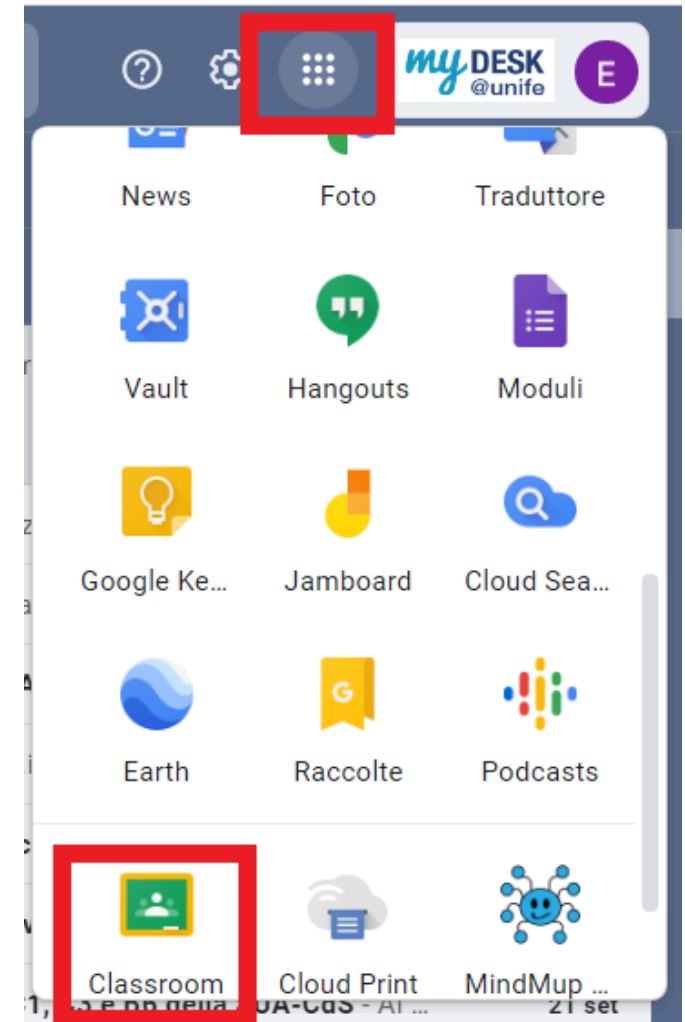

ENTER IN CLASSROOM

- Enter your email account **@edu.unife.it**
- Select google app...just click as shown in the picture
- Then select the voice classroom at the end of the list

Once inside CLASSROOM

- Select +
- Select iscriviti ad un corso
- Insert the code of the course